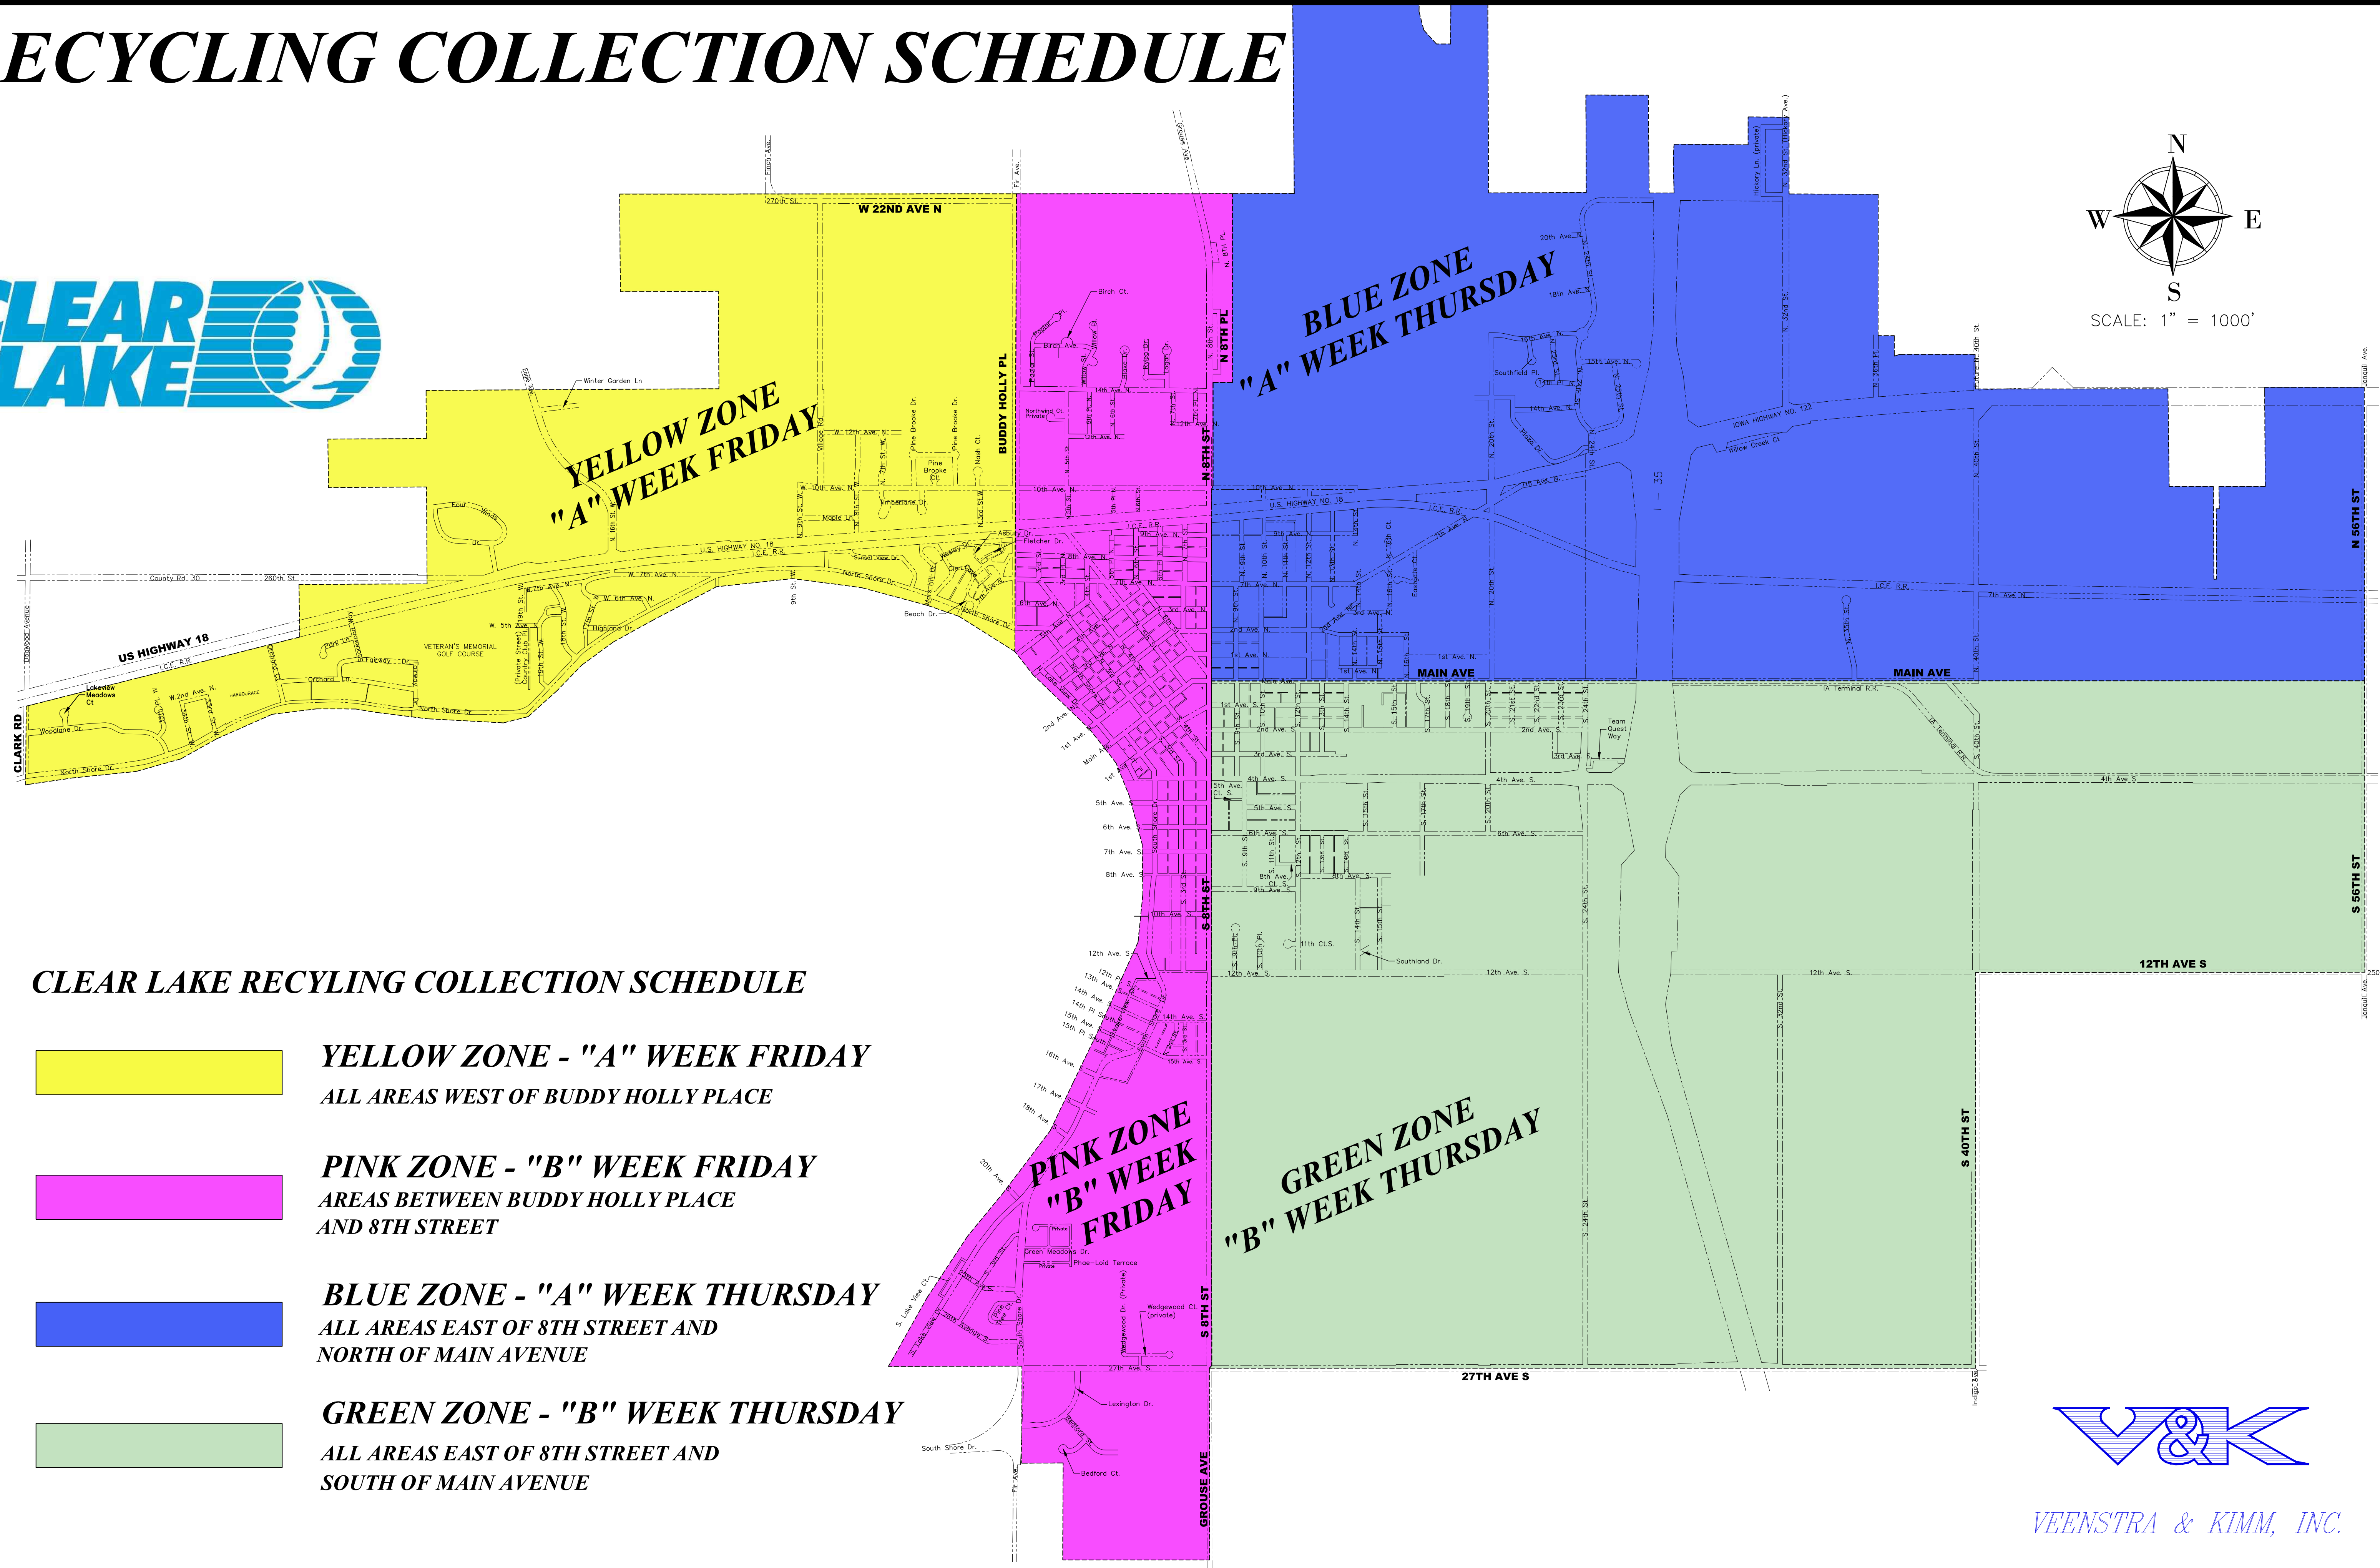

RECYCLING COLLECTION SCHEDULE

CLEAR LAKE RECYLING COLLECTION SCHEDULE

YELLOW ZONE - "A" WEEK FRIDAY
ALL AREAS WEST OF BUDDY HOLLY PLACE

PINK ZONE - "B" WEEK FRIDAY
AREAS BETWEEN BUDDY HOLLY PLACE
AND 8TH STREET

BLUE ZONE - "A" WEEK THURSDAY
ALL AREAS EAST OF 8TH STREET AND
NORTH OF MAIN AVENUE

GREEN ZONE - "B" WEEK THURSDAY
ALL AREAS EAST OF 8TH STREET AND
SOUTH OF MAIN AVENUE

VEENSTRA & KIMM, INC.